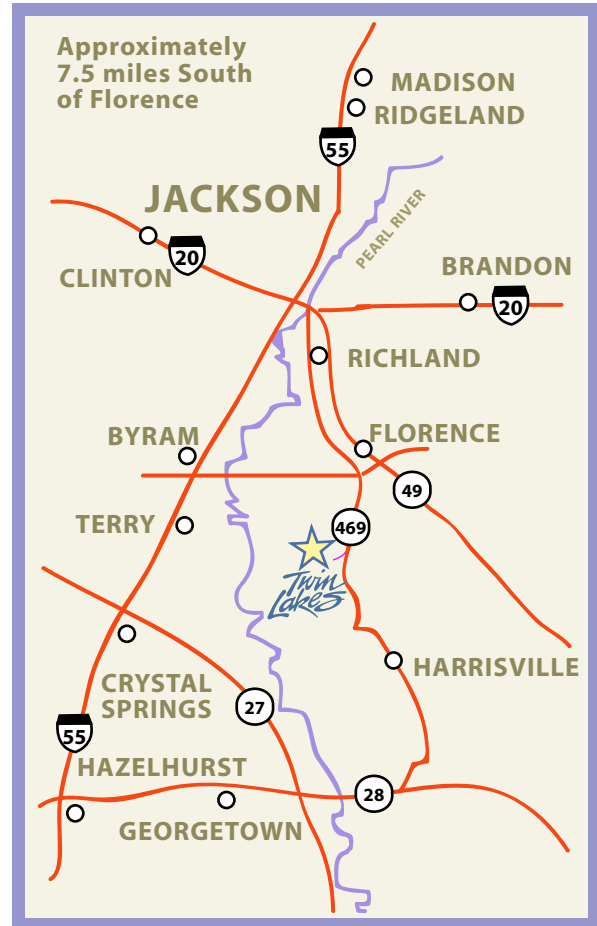

Camp and Conference Center

A ministry of First Presbyterian Church, Jackson, MS

Directions

Regional Map

Local Map

From Highway 49 South:

Turn West into FLORENCE, onto Highway 469 South. Cross over the railroad tracks and turn left at the next stop light to continue on 469 South. Follow 469 South 7.5 miles and turn right onto Twin Lakes Road. Finally, turn right onto Milner Road. Welcome to Twin Lakes!

From I-55:

Take the BYRAM exit (exit 85), traveling East on Florence-Byram Road across the Pearl River. At the 4-way stop, continue East until you come to the stop light in downtown FLORENCE. Turn right at the light onto Highway 469 South. Follow 469 South 7.5 miles and turn right onto Twin Lakes Road. Finally, turn right onto Milner Road. Welcome to Twin Lakes!

From Jackson-Evers International Airport:

Travel South on Airport Road through the round-about and across Highway 80. Merge right onto I-20 West. Take the US-49 South exit (Exit 47) toward FLOWOOD / HATTIESBURG. Turn left to take the ramp onto Highway 49 South toward HATTIESBURG. Travel 8.8 miles to FLORENCE. Turn right onto Highway 469 South. Cross over the railroad tracks and turn left at the next stop light to continue on 469 South. Follow 469 South 7.5 miles and turn right onto Twin Lakes road. Finally, turn right onto Milner Road. Welcome to Twin Lakes!